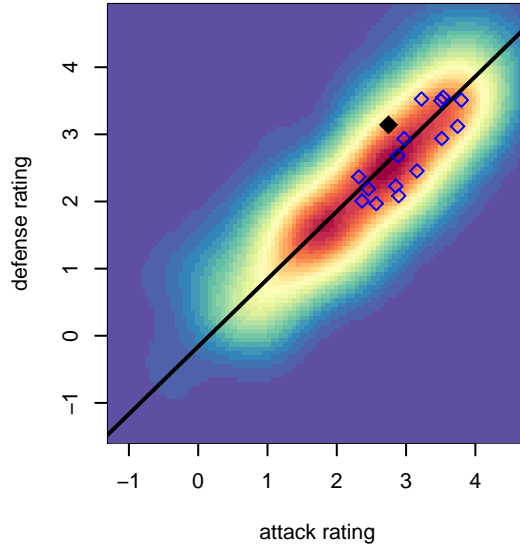

WA Rush G99

Washington Rush SC
 Everett, WA
 G99 total strength=1649
 attack=15.58 defense=23.14
 fall league = Win RCL G99 Div 1

alt names used:
 Washington Rush G99
 WASHINGTON RUSH G99 (WA)
 WASHINGTON RUSH G99 (WA)
 Washington Rush G99 A
 Washington Rush G99 A
 Washington Rush G99 A

Venues played:
 2015 Nike Crossfire Challenge Super Group U'
 2015 WA Rush Cup GU16 Gold U16
 2015 Win RCL G99 Div 1
 2015 FWRL G99
 2015 WYS Championship G99

WA Rush G99
 Dots are actual minus expected GF (blue circles) and GA (red triangles).
 Blue line is smoothed change in attack strength. Red is smoothed change in defense strength.

**attack and defense variance (black dot)
relative to other teams
and top 10 in region**

**attack and defense rating
relative to others at age
and all opponents in last 13 months**

Performance relative to 13 month average