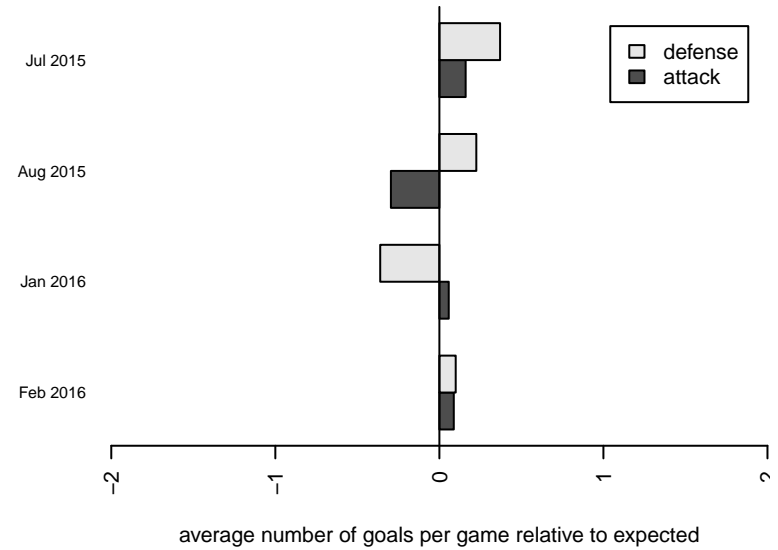

Performance relative to 13 month average