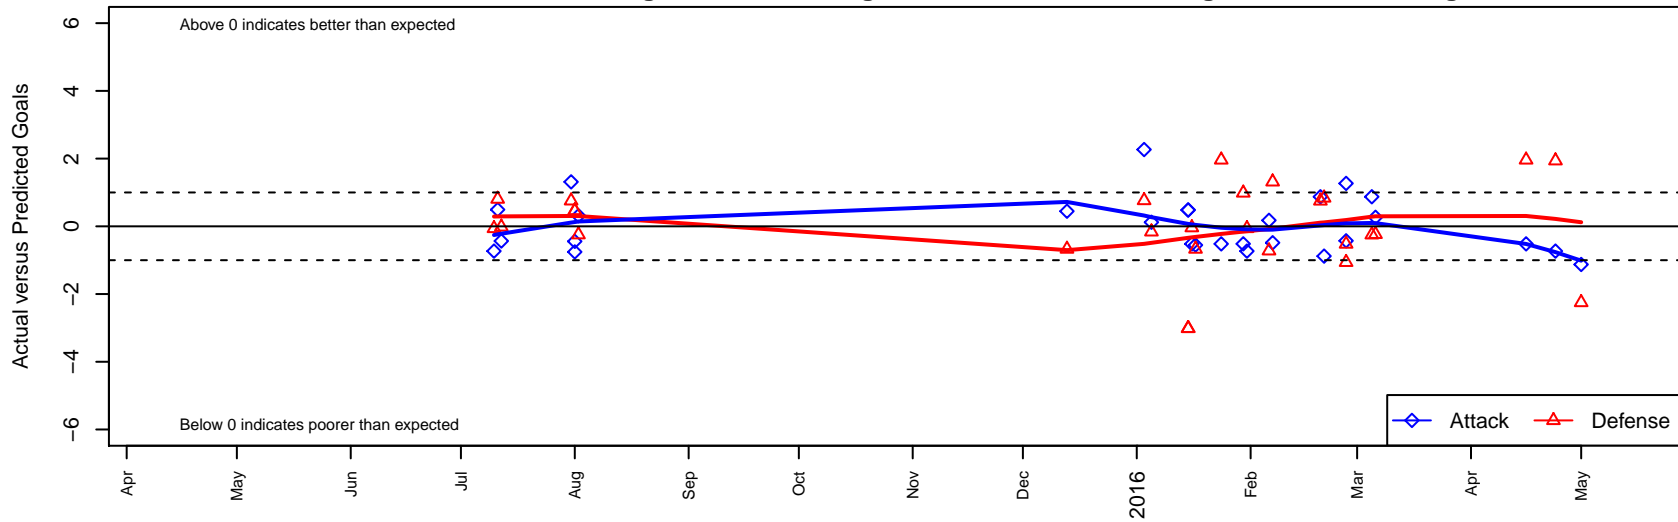

WA Rush G99

Washington Rush SC
 Everett, WA
 G99 total strength=1649
 attack=15.58 defense=23.14
 fall league = Win RCL G99 Div 1

alt names used:
 Washington Rush G99
 WASHINGTON RUSH G99 (WA)
 WASHINGTON RUSH G99 (WA)
 Washington Rush G99 A
 Washington Rush G99 A
 Washington Rush G99 A

Venues played:
 2015 Nike Crossfire Challenge Super Group U'
 2015 WA Rush Cup GU16 Gold U16
 2015 Win RCL G99 Div 1
 2015 FWRL G99
 2015 WYS Championship G99

WA Rush G99
 Dots are actual minus expected GF (blue circles) and GA (red triangles).
 Blue line is smoothed change in attack strength. Red is smoothed change in defense strength.

**attack and defense variance (black dot)
relative to other teams
and top 10 in region**

**attack and defense rating
relative to others at age
and all opponents in last 13 months**

Performance relative to 13 month average