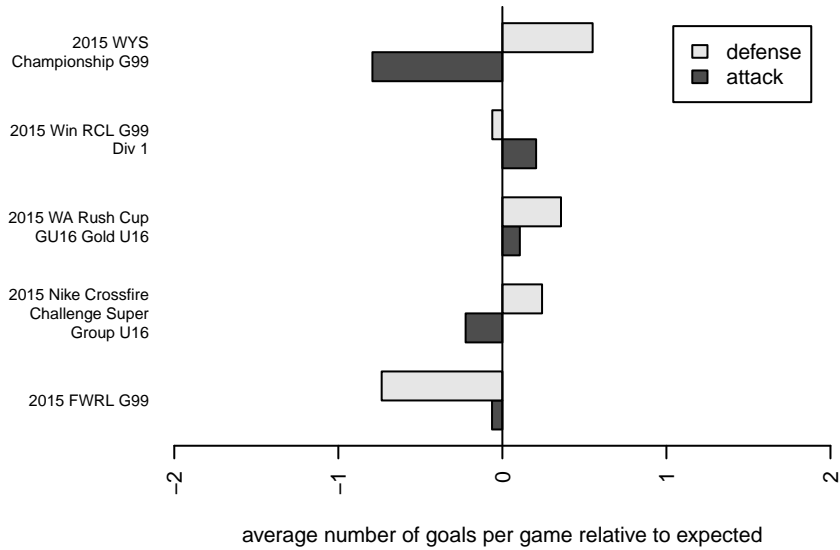

WA Rush G99

Washington Rush SC
 Everett, WA
 G99 total strength=1649
 attack=15.58 defense=23.14
 fall league = Win RCL G99 Div 1

alt names used:
 Washington Rush G99
 WASHINGTON RUSH G99 (WA)
 WASHINGTON RUSH G99 (WA)
 Washington Rush G99 A
 Washington Rush G99 A
 Washington Rush G99 A

Venues played:
 2015 Nike Crossfire Challenge Super Group U'
 2015 WA Rush Cup GU16 Gold U16
 2015 Win RCL G99 Div 1
 2015 FWRL G99
 2015 WYS Championship G99

WA Rush G99
 Dots are actual minus expected GF (blue circles) and GA (red triangles).
 Blue line is smoothed change in attack strength. Red is smoothed change in defense strength.

**attack and defense variance (black dot)
relative to other teams
and top 10 in region**

**attack and defense rating
relative to others at age
and all opponents in last 13 months**

Performance relative to 13 month average