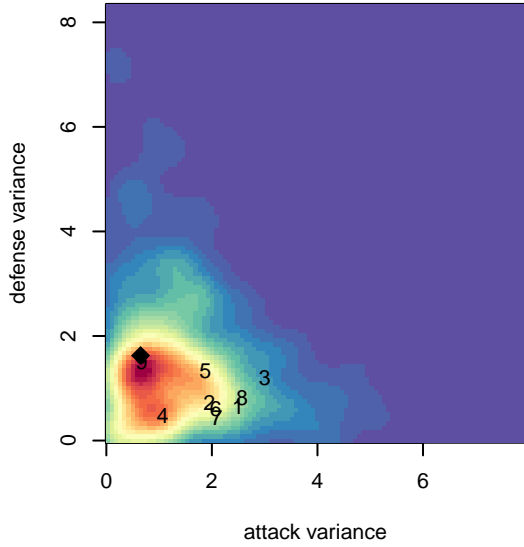

WA Rush G99

Washington Rush SC
 Everett, WA
 G99 total strength=1649
 attack=15.58 defense=23.14
 fall league = Win RCL G99 Div 1

alt names used:
 Washington Rush G99
 WASHINGTON RUSH G99 (WA)
 WASHINGTON RUSH G99 (WA)
 Washington Rush G99 A
 Washington Rush G99 A
 Washington Rush G99 A

Venues played:
 2015 Nike Crossfire Challenge Super Group U'
 2015 WA Rush Cup GU16 Gold U16
 2015 Win RCL G99 Div 1
 2015 FWRL G99
 2015 WYS Championship G99

WA Rush G99
 Dots are actual minus expected GF (blue circles) and GA (red triangles).
 Blue line is smoothed change in attack strength. Red is smoothed change in defense strength.

**attack and defense variance (black dot)
relative to other teams
and top 10 in region**

**attack and defense rating
relative to others at age
and all opponents in last 13 months**

Performance relative to 13 month average