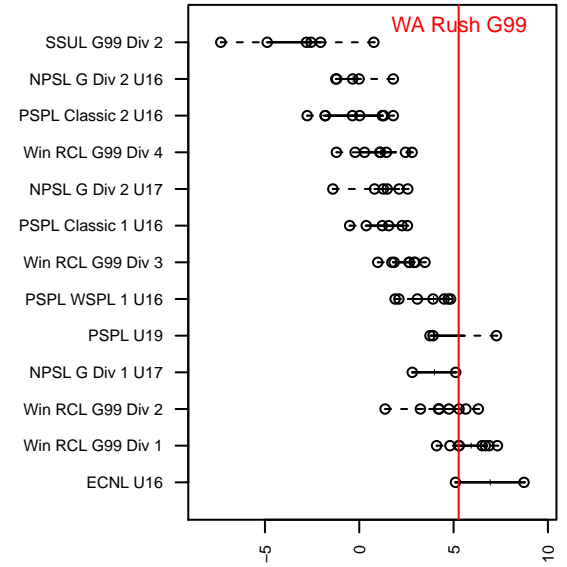

WA Rush G99

Washington Rush SC
 Everett, WA
 G99 total strength=1649
 attack=15.58 defense=23.14
 fall league = Win RCL G99 Div 1

alt names used:
 Washington Rush G99
 WASHINGTON RUSH G99 (WA)
 WASHINGTON RUSH G99 (WA)
 Washington Rush G99 A
 Washington Rush G99 A
 Washington Rush G99 A

Venues played:
 2015 Nike Crossfire Challenge Super Group U'
 2015 WA Rush Cup GU16 Gold U16
 2015 Win RCL G99 Div 1
 2015 FWRL G99
 2015 WYS Championship G99

WA Rush G99
 Dots are actual minus expected GF (blue circles) and GA (red triangles).
 Blue line is smoothed change in attack strength. Red is smoothed change in defense strength.

**attack and defense variance (black dot)
relative to other teams
and top 10 in region**

**attack and defense rating
relative to others at age
and all opponents in last 13 months**

Performance relative to 13 month average